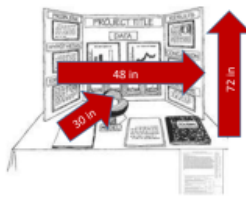

# DISPLAY REGULATIONS

- **Very strict! No:**

Plants	Food	Soil/Rocks	Chemicals
Liquids (inc. water)	Gels	Powders	Creams
Dry Ice	Sharp Objects	Glass	Body Parts/Fluids

- **Backboard size restrictions**

Display dimensions cannot exceed 30 inches deep, 48 inches wide, 72 inches tall (from table to top)